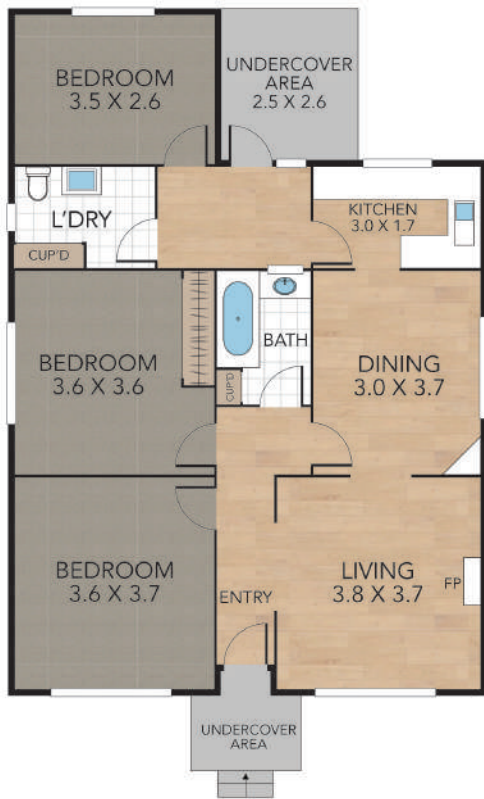

2 Park Parade, Blacksmiths

Internal 85 m² External 307 m² Land Size 392m²

3 x 1 x 1 x

GROUND FLOOR

SITE PLAN

NOTE: Every precaution has been taken to verify the accuracy of the above details. However, prospective purchasers are advised to make their own enquiries.